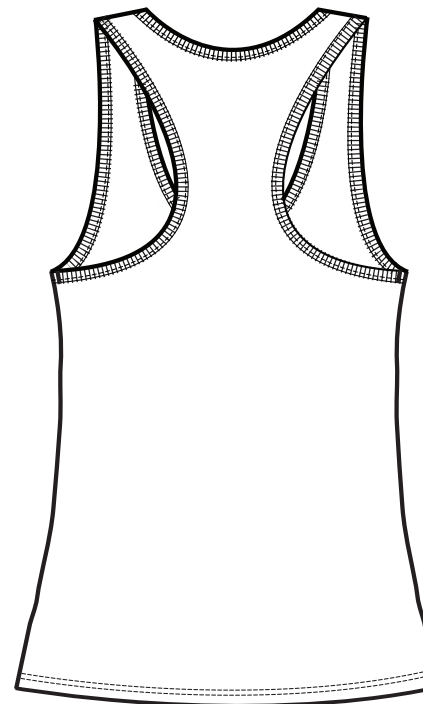

FRONT

BACK

SIZES		XS	S	M	L	XL
A	Half Chest 2,5cm below armhole	36,5	39	42	45	48
B	Body Length (from HPS)	62	64	66	68	69